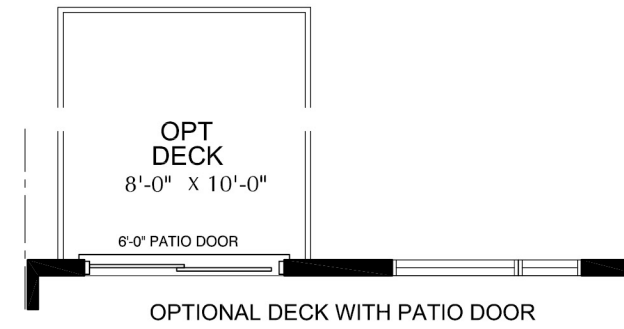

the bijoux

INTERIOR
1935 SQ.FT.

the bijoux

INTERIOR END
1935 SQ.FT.

the bijoux

ENHANCED END
1935 SQ.FT.